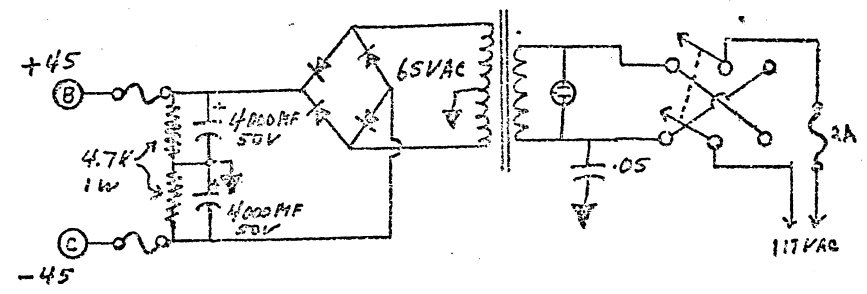

5K Ω - 0dB
 350 - 25dB @ 1000 Hz
 50 - 6dB

100W @ 1.50 1700

Show Bud Single Channel Amp.

50W @ 1.5 @ 350W

x 7.5

+20
+30V

x 29

x .50

Q1, Q2 - 715-58 yellow dot.
 Q3-Q7 - 2N2484