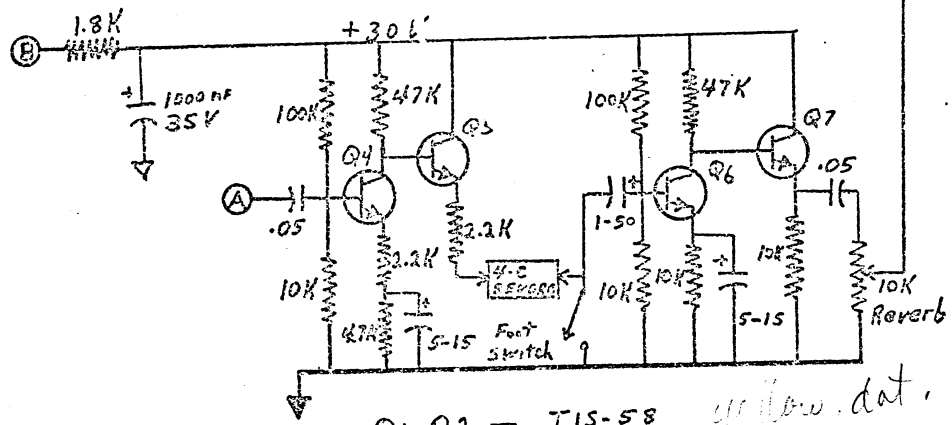

5K Ω - 0dB
 350 - 25dB @ 1000 Hz
 50 - 6dB

100W @ 1.50 1700

Show Bud Single Channel Amp.

50W @ 1.5 @ 350W

x 7.5

+20
+30V

x 29

x .50

Q1, Q2 - 715-58 yellow dot.
 Q3-Q7 - 2N2484