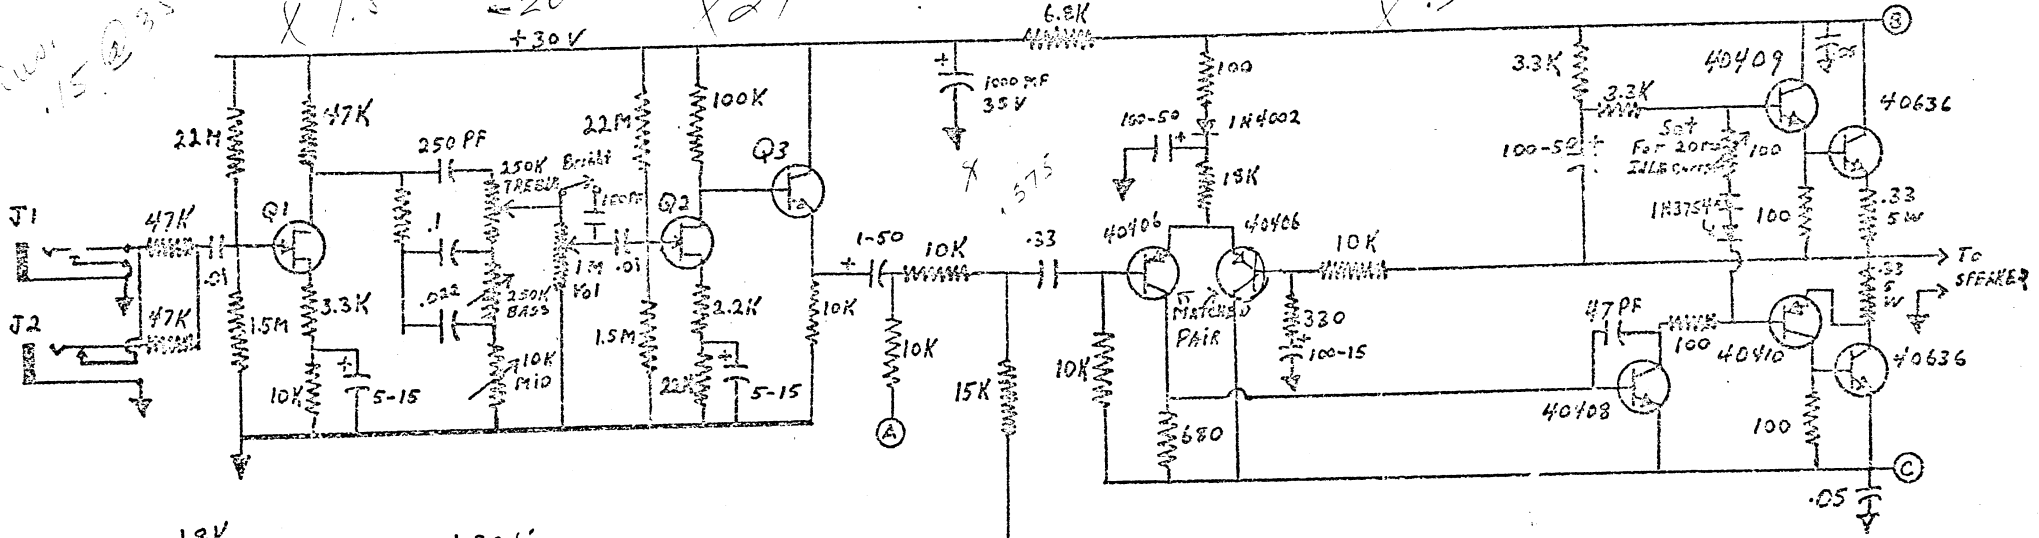

5K Ω - 0dB
 350 - 25dB @ 1000 Hz
 50 - 6dB

100W @ 1.50 1700

Show Bud Single Channel Amp.

50W @ 1.5 @ 350W

x 7.5

+20
+30V

x 29

x .50

Q1, Q2 - 715-58 yellow dot.
 Q3-Q7 - 2N2484